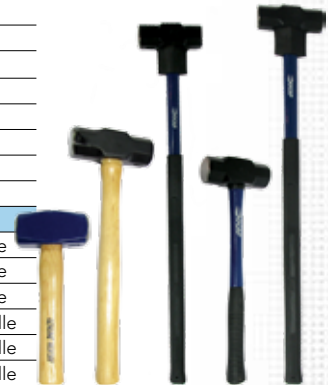

SLEDGE HAMMER WITH FIBERGLASS HANDLE

648-424	4 lb Sledgehammer with Fiberglass Handle
648-426	6 lb Sledgehammer with Fiberglass Handle
648-428	8 lb Sledgehammer with Fiberglass Handle
648-430	10 lb Sledgehammer with Fiberglass Handle
648-431	12 lb Sledgehammer with Fiberglass Handle
648-433	16 lb Sledgehammer with Fiberglass Handle
648-435	20 lb Sledgehammer with Fiberglass Handle